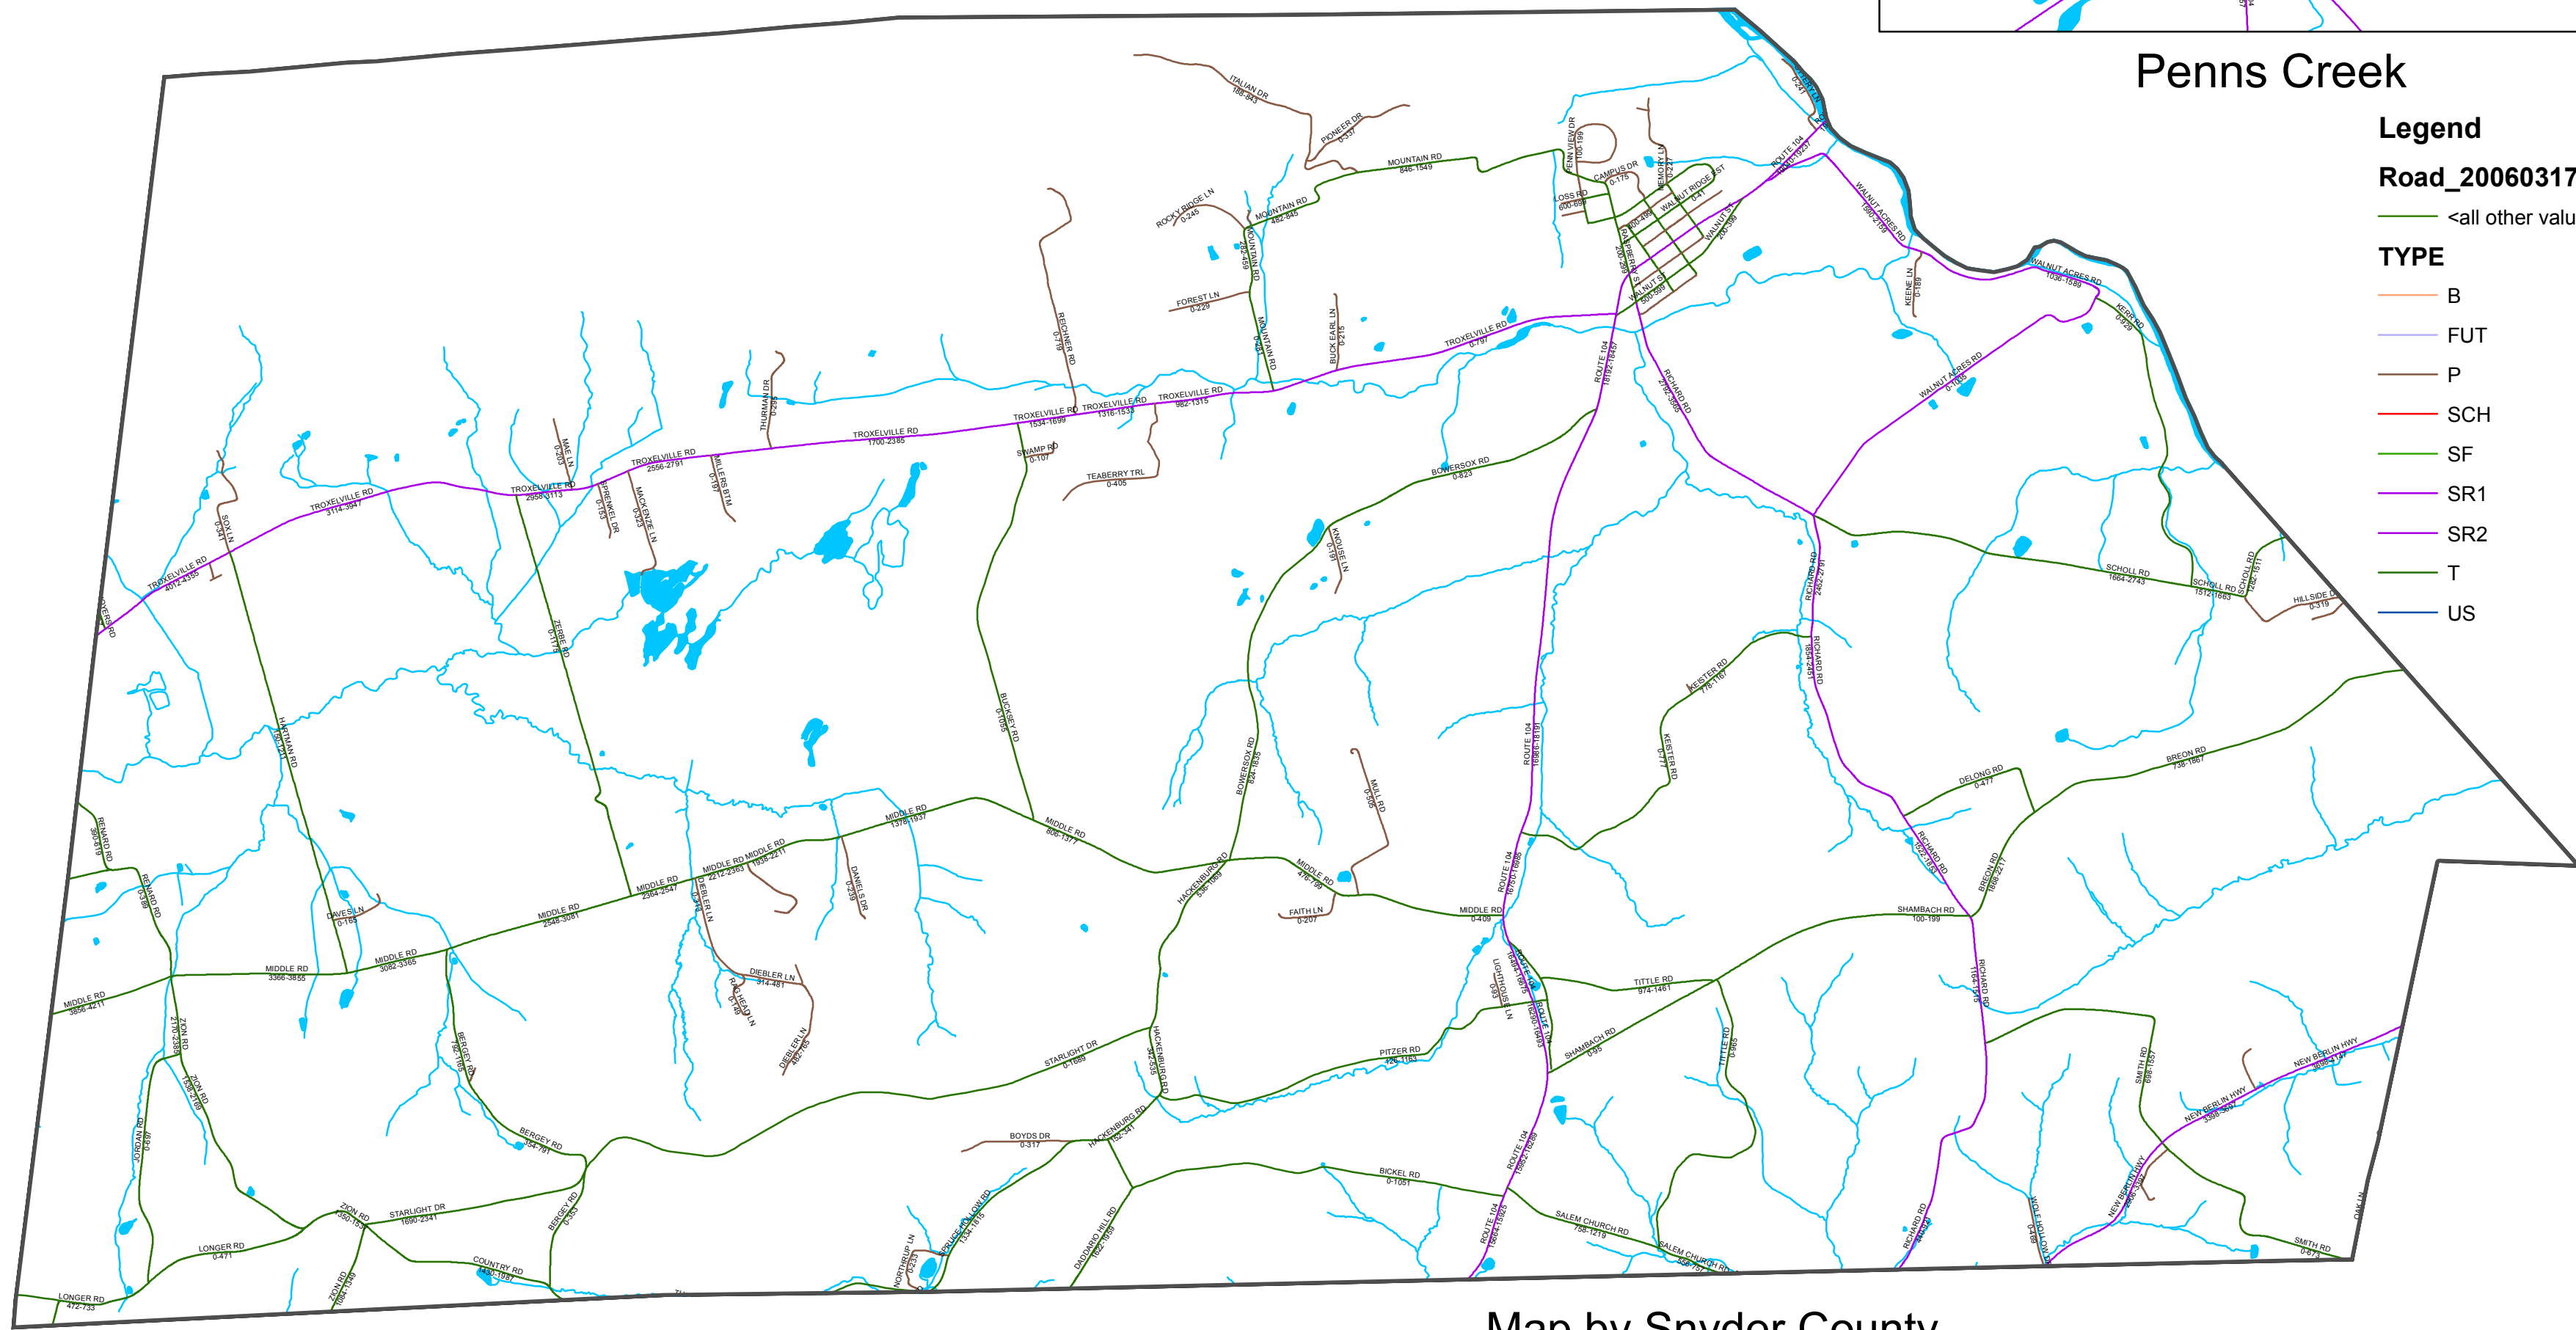

Center Township

Penns Creek

Legend

Road_20060317

<all other values>

TYPE

- B
- FUT
- P
- SCH
- SF
- SR1
- SR2
- T
- US

Map by Snyder County
GIS Department